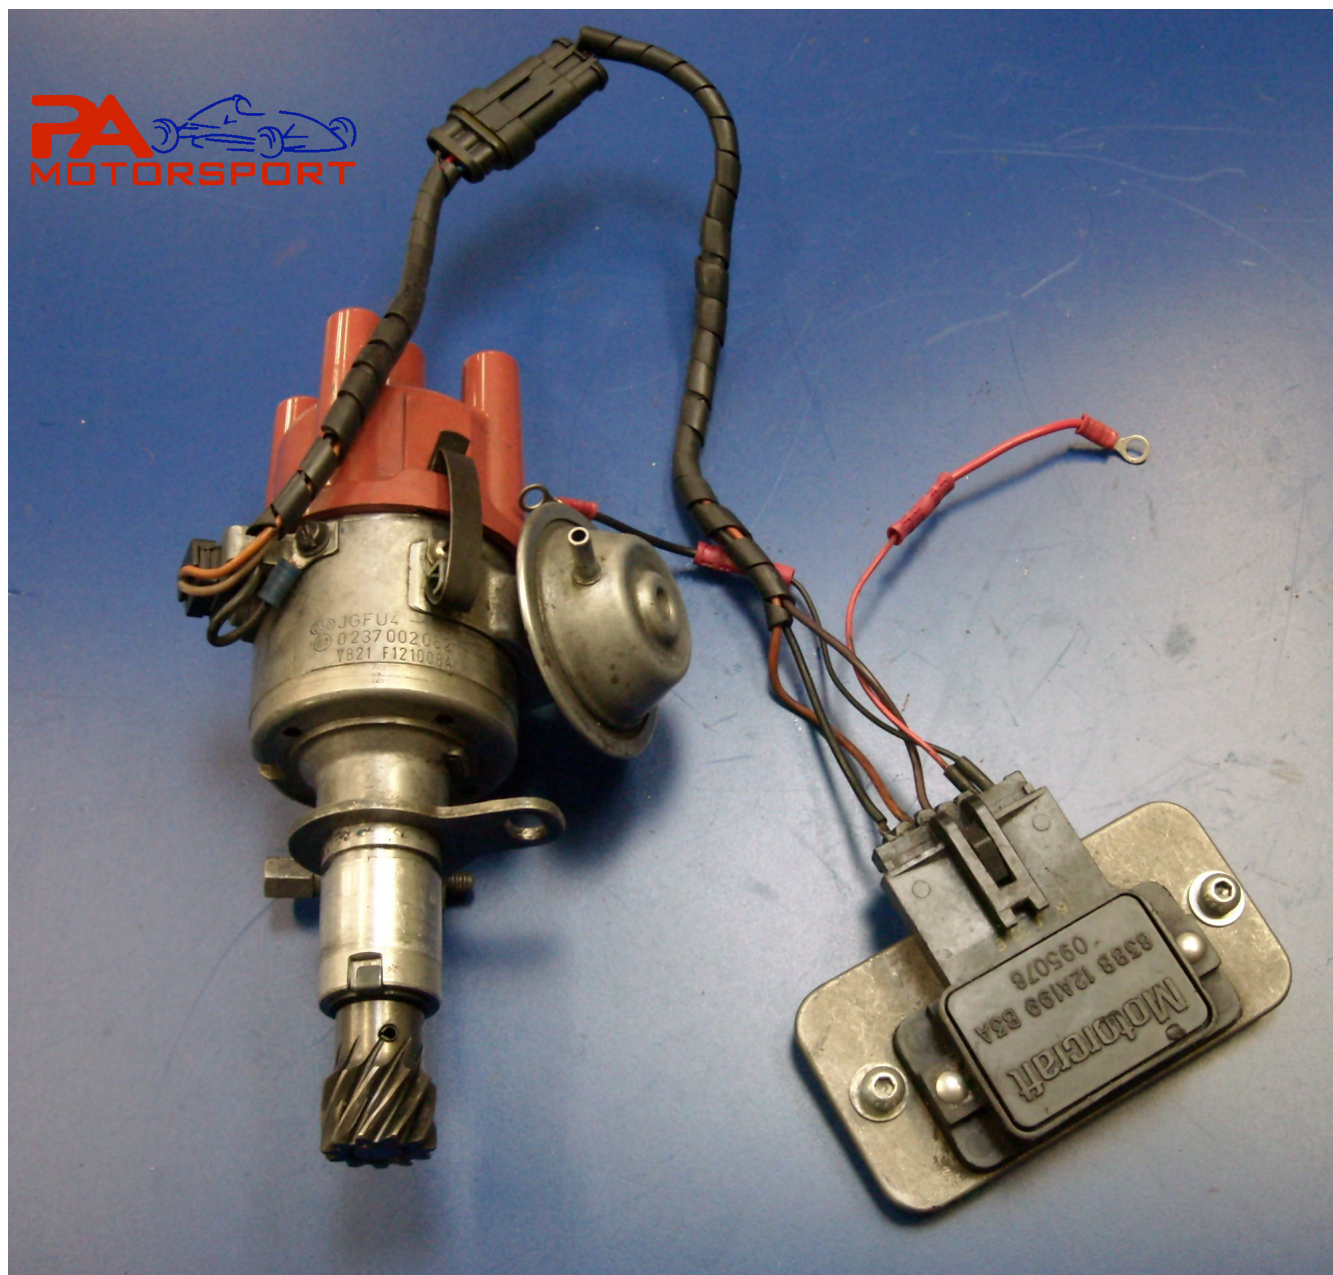

??

Bosch Distributor FF1600

Rating: Not Rated Yet

Price:

Sales price: £165.00

[Ask a question about this product](#)

Formula Ford 1600 : Bosch Distributor FF1600

Description Bosch distributor and Motorcraft electronic ignition amplifier and loom. Complete set-up for FF1600. Contact info@pamotorsport.com